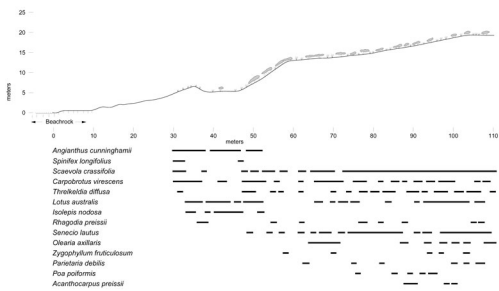

Coastal Flora of Geraldton

Greenough-Cape Burney

Drummond

To learn more visit:
 Geraldton Regional Herbarium
 The Residency
 Marine Terrace, Geraldton, Western Australia
 Website: www.calm.wa.gov.au/science/florabase.html